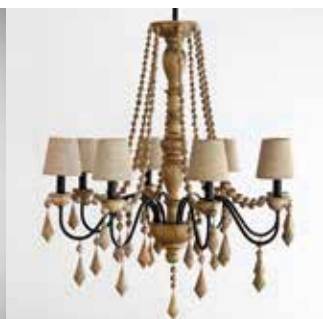

ROYAL
ORL-T20-JCD / CHANDELIER
W1150×D1150×H1100(BODY)
GMELINA WOOD
¥698,000